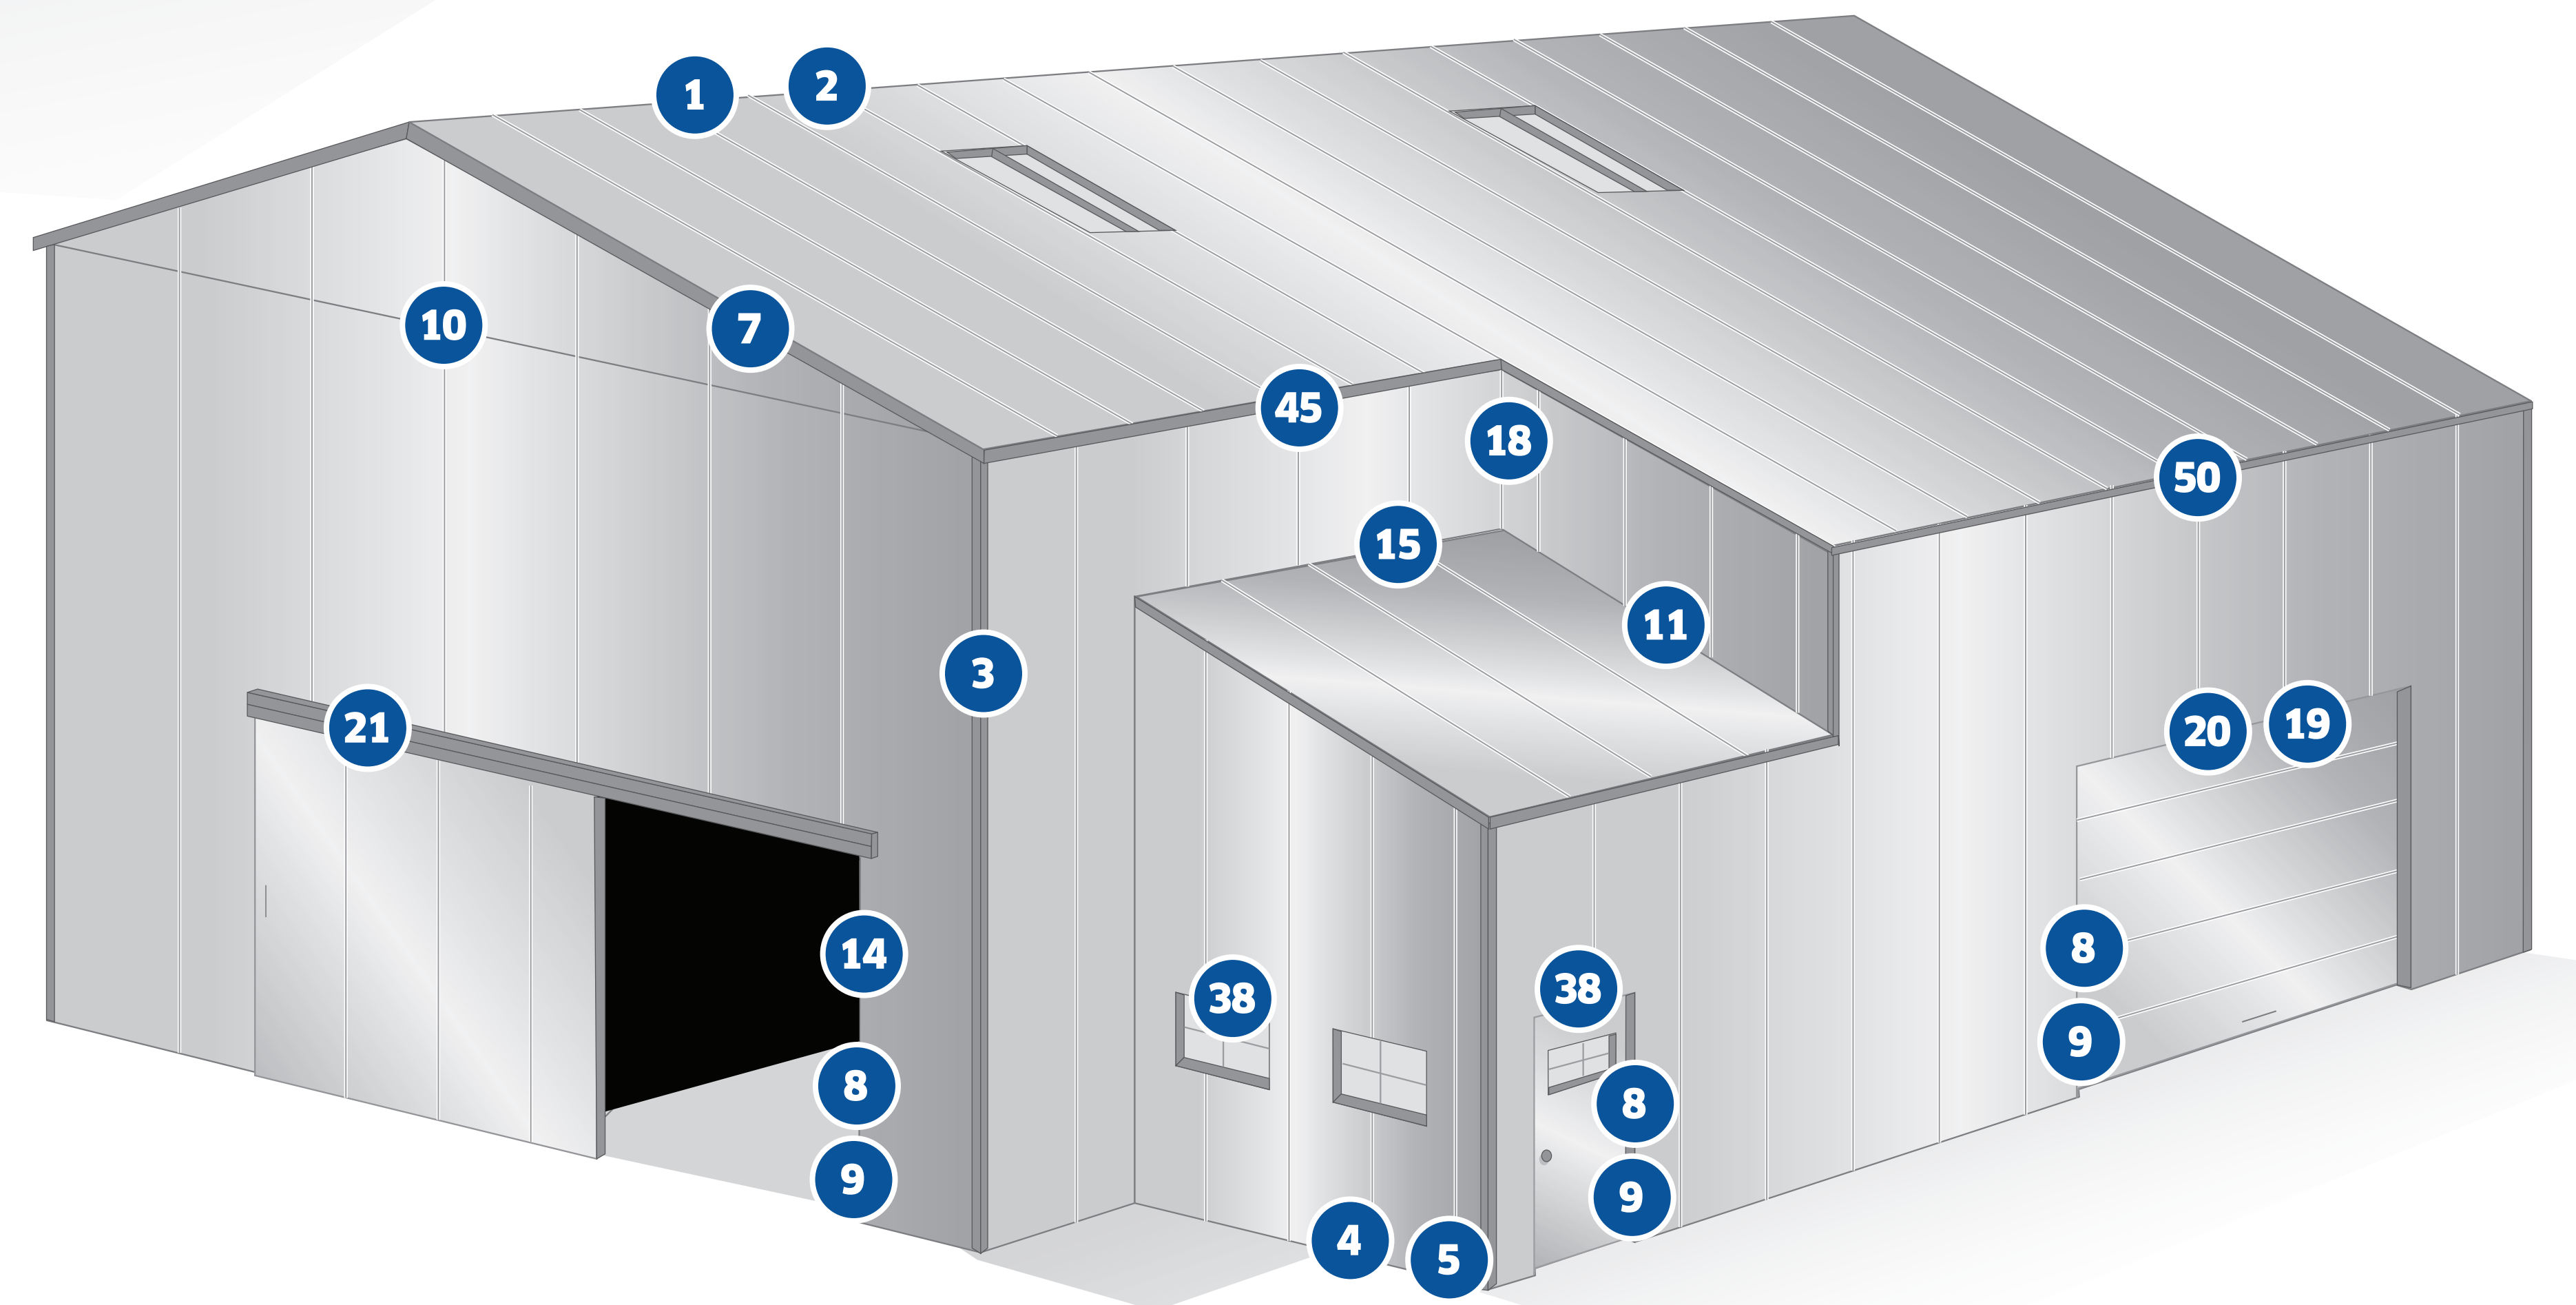

- 1 Ridge Cap / Universal
- 2 Ridge Cap / Standard
- 3 Corner / Rake
- 4 Base Angle / AG
- 5 Base Angle / R
- 6 Fascia
- 7 Gable Trim
- 8 J Trim / AG
- 9 J Trim / R
- 10 Double Angle
- 11 Universal Sidewall
- 12 Drip Cap / AG
- 13 Drip Cap / R
- 14 Post Trim

- 15 Universal End Wall
- 16 "F" & "J" / AG
- 17 "F" & "J" / R
- 18 Inside Corner
- 19 Overhead Door Trim / AG
- 20 Overhead Door Trim / R
- 21 Face Mount and Cannon Cover
- 22 "F" Trim
- 23 Fascia and Soffit
- 24 Residential Rake
- 25 Valley
- 26 Notched End Wall
- 27 Gambrel
- 31 Residential Trim
- 38 Header
- 44 Eave Trim
- 45 Eave Trim
- 50 Eave Gutter
- 67 Transition Flashing