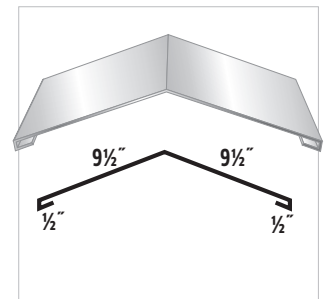

#35 Gravel Stop

#36 SS Rake

FLASHING PROFILES

#37 SS Sidewall

#38 Header Trim

#39 XL Universal Ridge Cap

#40 XL Standard Ridge

#41 Stucco Stop