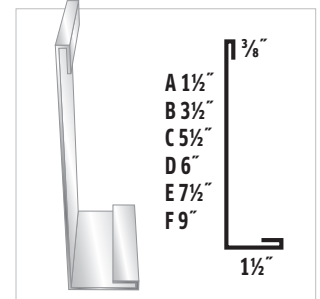

FLASHING PROFILES

#1 (R) Universal Ridge Cap
#1 (H) Universal Hip Cap

#2 (R) Standard Ridge Cap
#2 (H) Standard Hip Cap

#3 Rake & Corner

#4 Base Angle (AG)
#5 Base Angle (*PBR)

#6 Fascia Trim

#7 Gable Trim

#8 "J" Trim (AG)
#9 "J" Trim (*PBR)

#10 Double Angle

#11 Universal Sidewall

#12 Drip Cap (AG)

#13 Drip Cap (PBR)

#14 Post Trim

#15 Universal Endwall

#16 "F" & "J" (AG)
#17 "F" & "J" (*PBR)

#18 Inside Corner