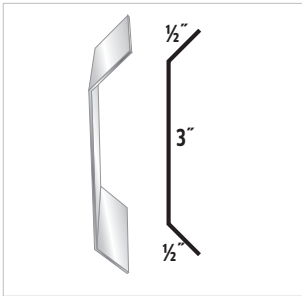

#35 Gravel Stop

#36 SS Rake

FLASHING PROFILES

#37 SS Sidewall

#38 Header Trim

#39 XL Universal Ridge Cap

#40 XL Standard Ridge

#41 Stucco Stop