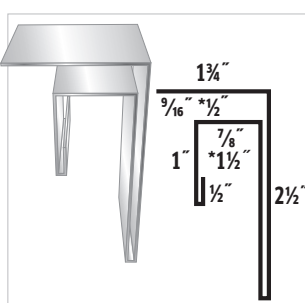

FLASHING PROFILES

#1 (R) Universal Ridge Cap
#1 (H) Universal Hip Cap

#2 (R) Standard Ridge Cap
#2 (H) Standard Hip Cap

#3 Rake & Corner

#4 Base Angle (AG)
#5 Base Angle (*PBR)

#6 Fascia Trim

#7 Gable Trim

#8 "J" Trim (AG)
#9 "J" Trim (*PBR)

#10 Double Angle

#11 Universal Sidewall

#12 Drip Cap (AG)

#13 Drip Cap (PBR)

#14 Post Trim

#15 Universal Endwall

#16 "F" & "J" (AG)
#17 "F" & "J" (*PBR)

#18 Inside Corner