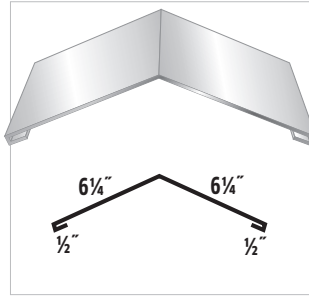

FLASHING PROFILES

#1 (R) Universal Ridge Cap
#1 (H) Universal Hip Cap

#2 (R) Standard Ridge Cap
#2 (H) Standard Hip Cap

#3 Rake & Corner

#4 Base Angle (AG)
#5 Base Angle (*PBR)

#6 Fascia Trim

#7 Gable Trim

#8 "J" Trim (AG)
#9 "J" Trim (*PBR)

#10 Double Angle

#11 Universal Sidewall

#12 Drip Cap (AG)

#13 Drip Cap (PBR)

#14 Post Trim

#15 Universal Endwall

#16 "F" & "J" (AG)
#17 "F" & "J" (*PBR)

#18 Inside Corner