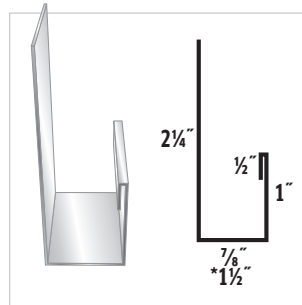

FLASHING PROFILES

#1 (R) Universal Ridge Cap
#1 (H) Universal Hip Cap

#2 (R) Standard Ridge Cap
#2 (H) Standard Hip Cap

#3 Rake & Corner

#4 Base Angle (AG)
#5 Base Angle (*PBR)

#6 Fascia Trim

#7 Gable Trim

#8 "J" Trim (AG)
#9 "J" Trim (*PBR)

#10 Double Angle

#11 Universal Sidewall

#12 Drip Cap (AG)

#13 Drip Cap (PBR)

#14 Post Trim

#15 Universal Endwall

#16 "F" & "J" (AG)
#17 "F" & "J" (*PBR)

#18 Inside Corner