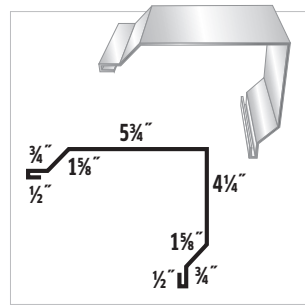

FLASHING PROFILES

#1 (R) Universal Ridge Cap
#1 (H) Universal Hip Cap

#2 (R) Standard Ridge Cap
#2 (H) Standard Hip Cap

#3 Rake & Corner

#4 Base Angle (AG)
#5 Base Angle (*PBR)

#6 Fascia Trim

#7 Gable Trim

#8 "J" Trim (AG)
#9 "J" Trim (*PBR)

#10 Double Angle

#11 Universal Sidewall

#12 Drip Cap (AG)

#13 Drip Cap (PBR)

#14 Post Trim

#15 Universal Endwall

#16 "F" & "J" (AG)
#17 "F" & "J" (*PBR)

#18 Inside Corner