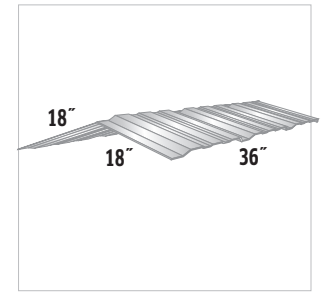

#50 Eave Gutter - Small

#51 LG Eave Gutter

#52 Commercial Gutter

FLASHING PROFILES

#53 Sculptured Gutter

#54 Commercial Gutter

#55 Commercial Gutter

#56 Gutter

#58 PBR Gutter Hanger

#65 Sculptured Downspout

#67 Transition Flashing

#76 Soffit Panel

#77 Valley Cover

Downspouts
#60 4x5
#61 3x5
#62 4x4
#63 3x4

Elbows
#68 4x5
#69 3x5
#70 4x4
#71 3x4

#82 Hat Channel