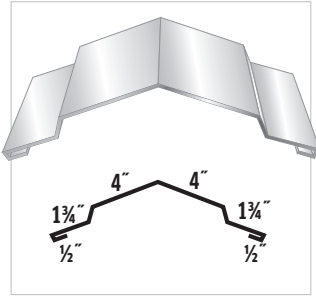

FLASHING PROFILES

#1 (R) Universal Ridge Cap
#1 (H) Universal Hip Cap

#2 (R) Standard Ridge Cap
#2 (H) Standard Hip Cap

#3 Rake & Corner

#4 Base Angle (AG)
#5 Base Angle (*PBR)

#6 Fascia Trim

#7 Gable Trim

#8 "J" Trim (AG)
#9 "J" Trim (*PBR)

#10 Double Angle

#11 Universal Sidewall

#12 Drip Cap (AG)

#13 Drip Cap (PBR)

#14 Post Trim

#15 Universal Endwall

#16 "F" & "J" (AG)
#17 "F" & "J" (*PBR)

#18 Inside Corner