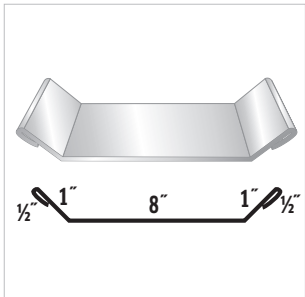

#50 Eave Gutter - Small

#51 LG Eave Gutter

#52 Commercial Gutter

FLASHING PROFILES

#53 Sculptured Gutter

#54 Commercial Gutter

#55 Commercial Gutter

#56 Gutter

#58 PBR Gutter Hanger

#65 Sculptured Downspout

#67 Transition Flashing

#76 Soffit Panel

#77 Valley Cover

Downspouts
#60 4x5
#61 3x5
#62 4x4
#63 3x4

Elbows
#68 4x5
#69 3x5
#70 4x4
#71 3x4

#82 Hat Channel