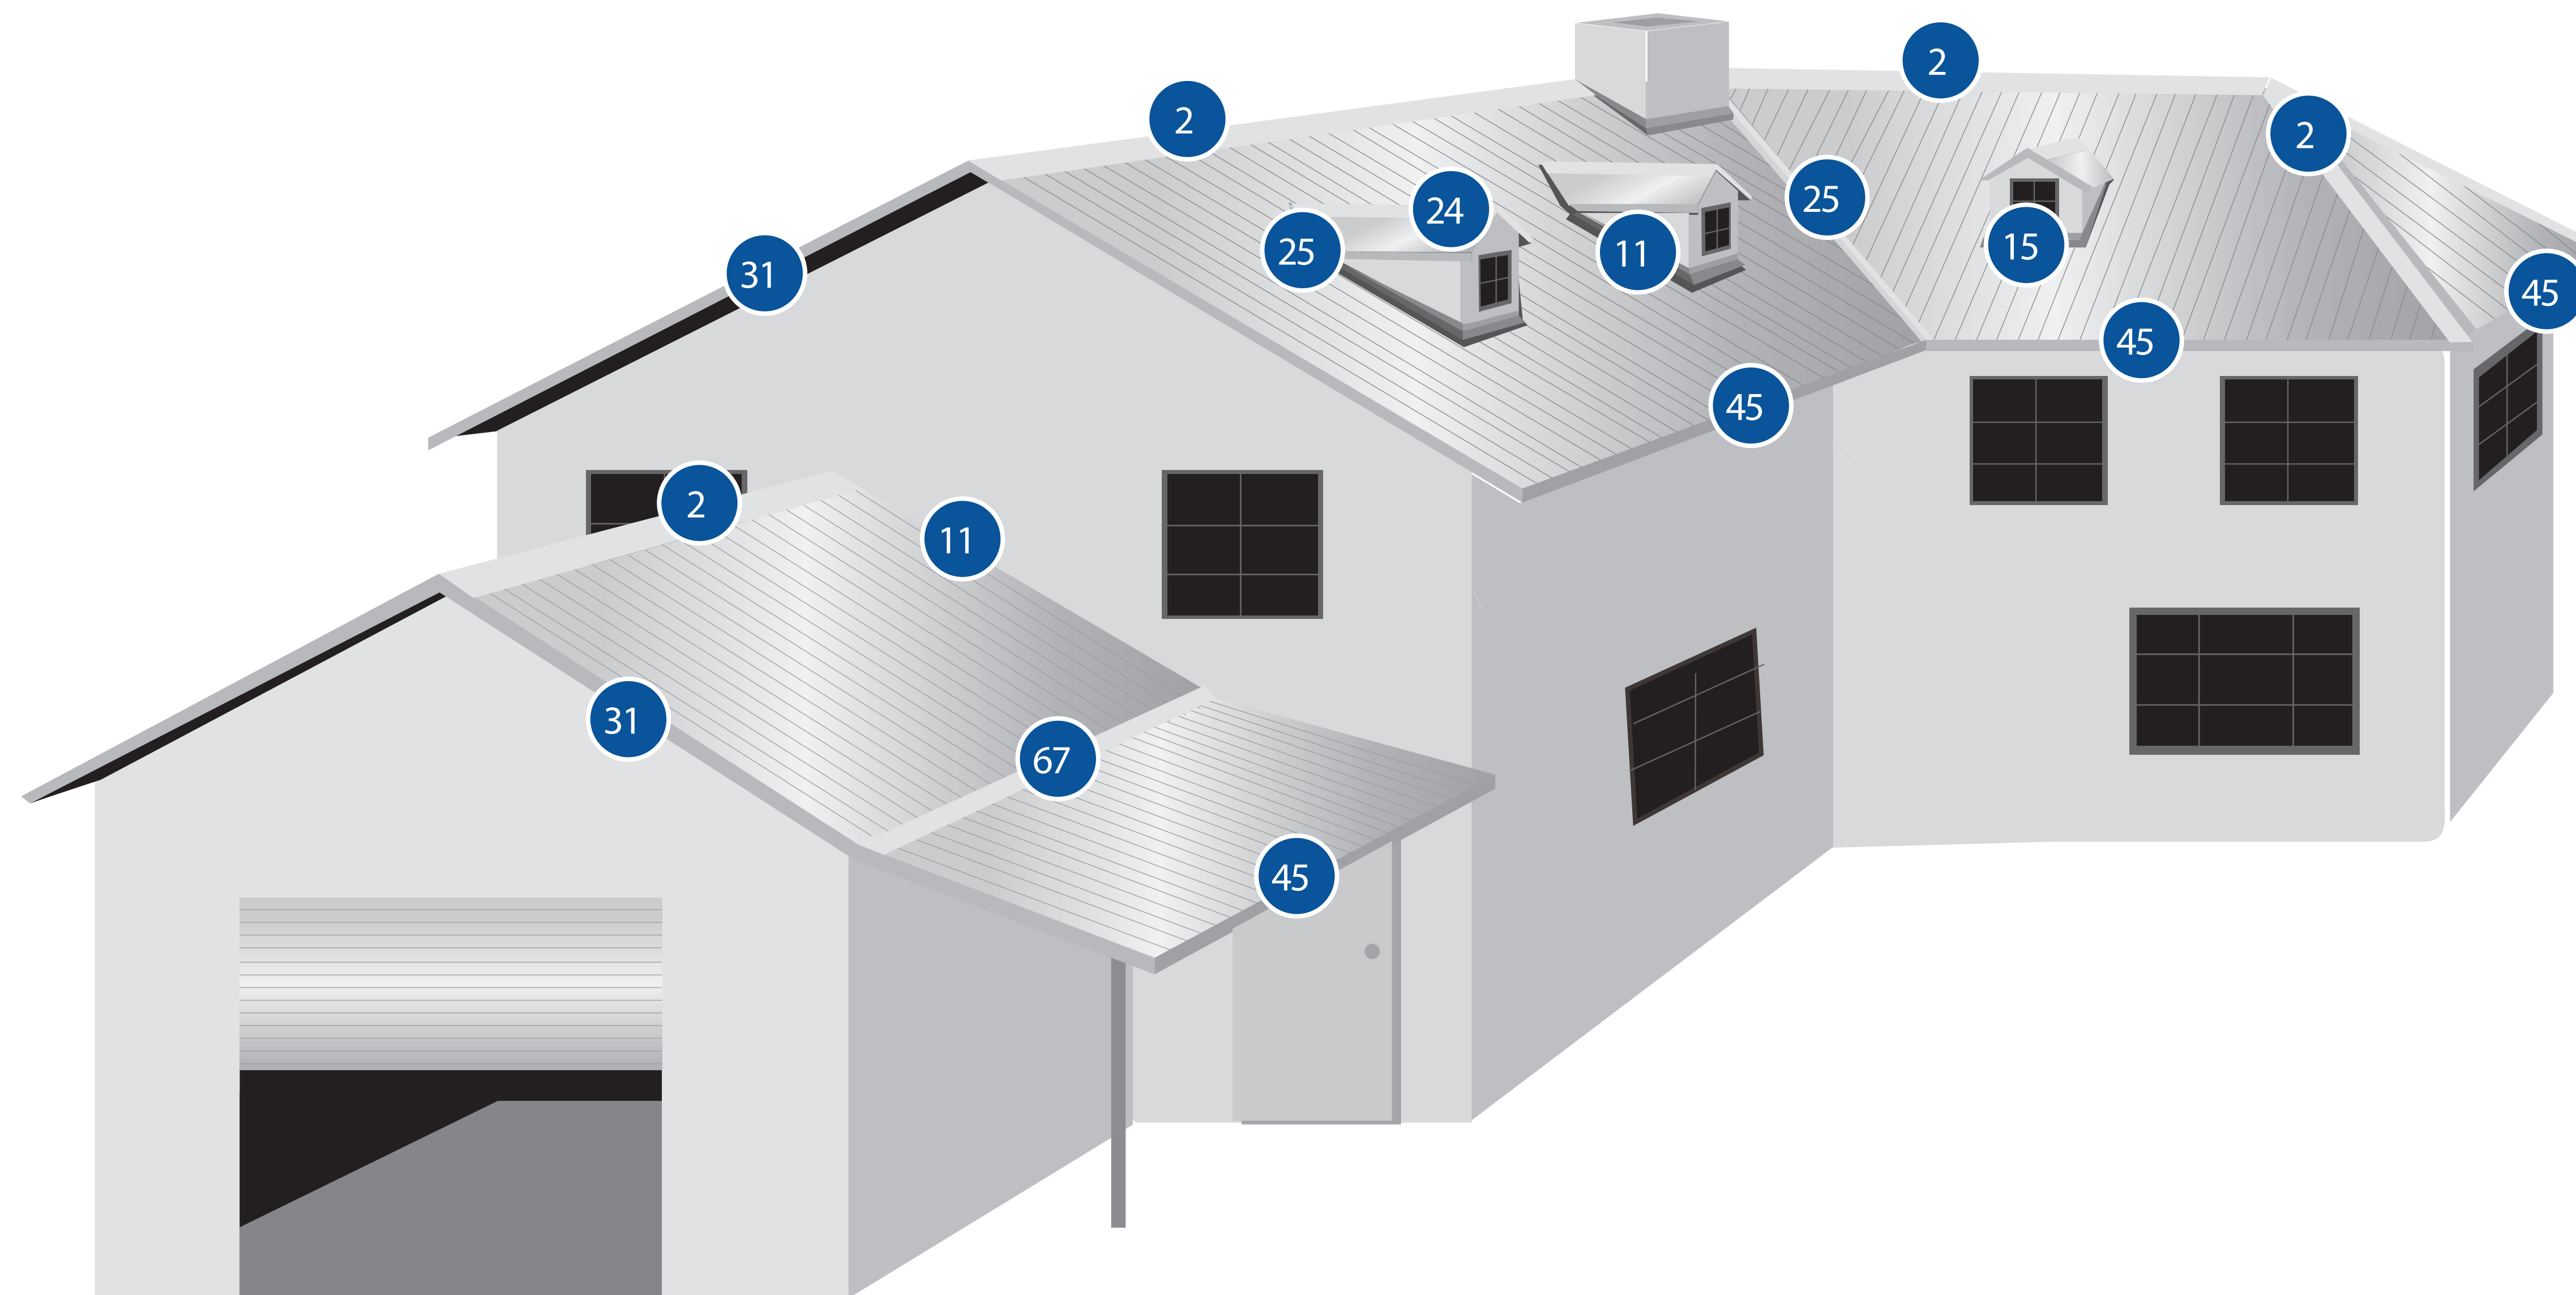

# HOUSE FLASHING DETAILS

- 2 Standard Ridge/Hip Cap
- 31 Rake or Gable Trim
- 11 Universal Sidewall
- 15 Universal End Wall
- 45 Eave Trim
- 67 Transition Flashing
- 25 Valley

\*Custom flashing is available upon request. Please ask your sales representative for more information.

# BUILDING FLASHING DETAILS

- 40 XL Ridge Cap (or PBR preformed ridge)
- 38 PBR Rake & Corner
- 11 Universal Sidewall
- 15 Universal Endwall
- 45 Eave Trim
- 38 Header Trim
- 9 "J" Trim
- 14 Post Trim
- 10 Double Angle
- 13 PBR Drip Cap
- 18 Inside Corner
- 14 Post Trim
- 21 Face Mount Cannon Cover
- 5 Base Angle
- 20 Overhead Door Trim