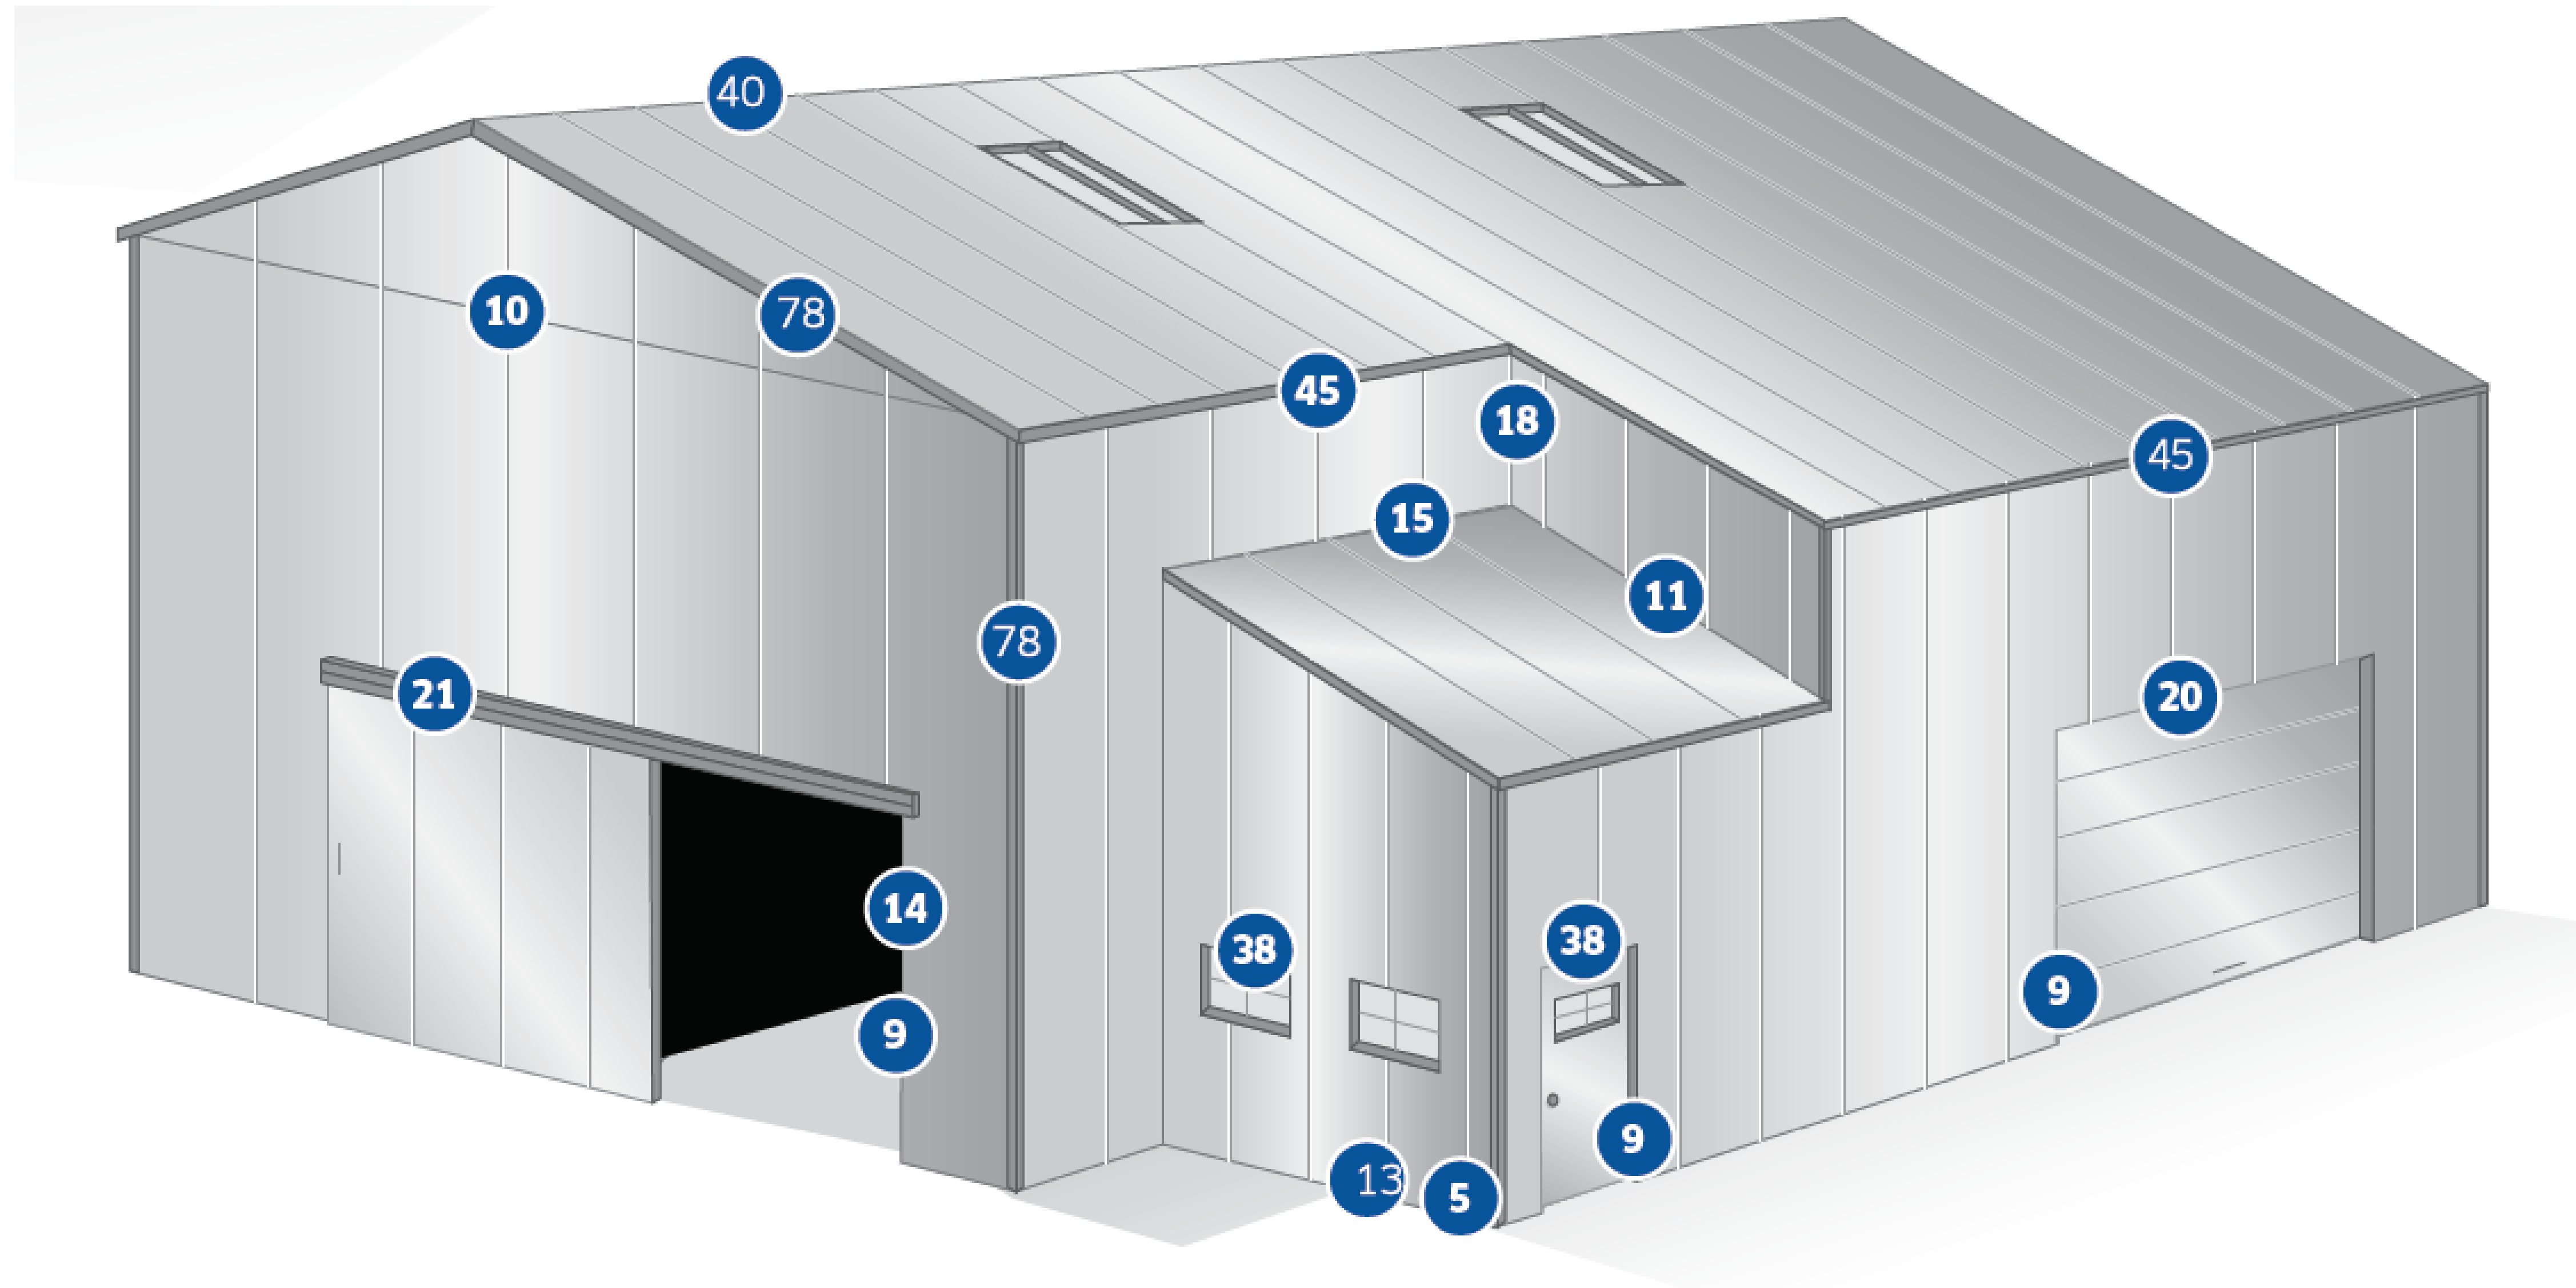

# HOUSE FLASHING DETAILS

- 2 Standard Ridge/Hip Cap
- 31 Rake or Gable Trim
- 11 Universal Sidewall
- 15 Universal End Wall
- 45 Eave Trim
- 67 Transition Flashing
- 25 Valley

\*Custom flashing is available upon request. Please ask your sales representative for more information.

# BUILDING FLASHING DETAILS

- 40 XL Ridge Cap (or PBR preformed ridge)
- 38 PBR Rake & Corner
- 11 Universal Sidewall
- 15 Universal Endwall
- 45 Eave Trim
- 38 Header Trim
- 9 "J" Trim
- 14 Post Trim
- 10 Double Angle
- 13 PBR Drip Cap
- 18 Inside Corner
- 14 Post Trim
- 21 Face Mount Cannon Cover
- 5 Base Angle
- 20 Overhead Door Trim