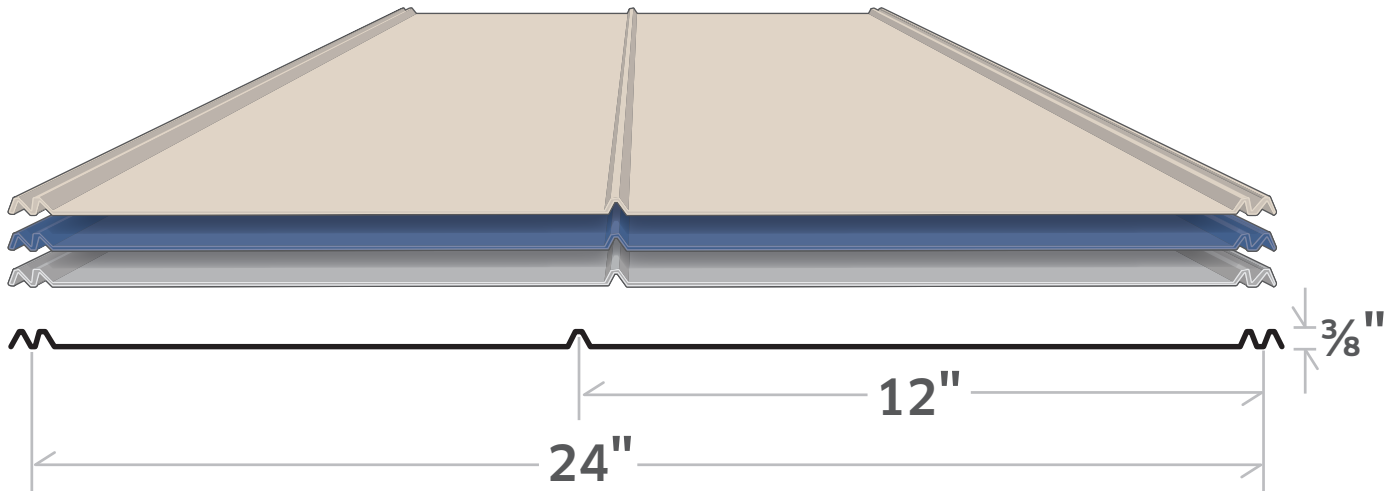

5V Crimp

Min Roof Slope: 1/2":12 with Lap Sealant — 2:12 without sealant

Screw Spacing: 12" O.C. approved fastener #10 x 1-1/2 ZAC

24ga Color: Galvalume
26ga Kynar Colors: Galvalume, Regal White, Bone White, Sierra Tan, Medium Bronze, Dark Bronze, Classic Green, Slate Blue, Terra Cotta, Slate Grey, Charcoal, Matte Black
**Minimum quantities apply*