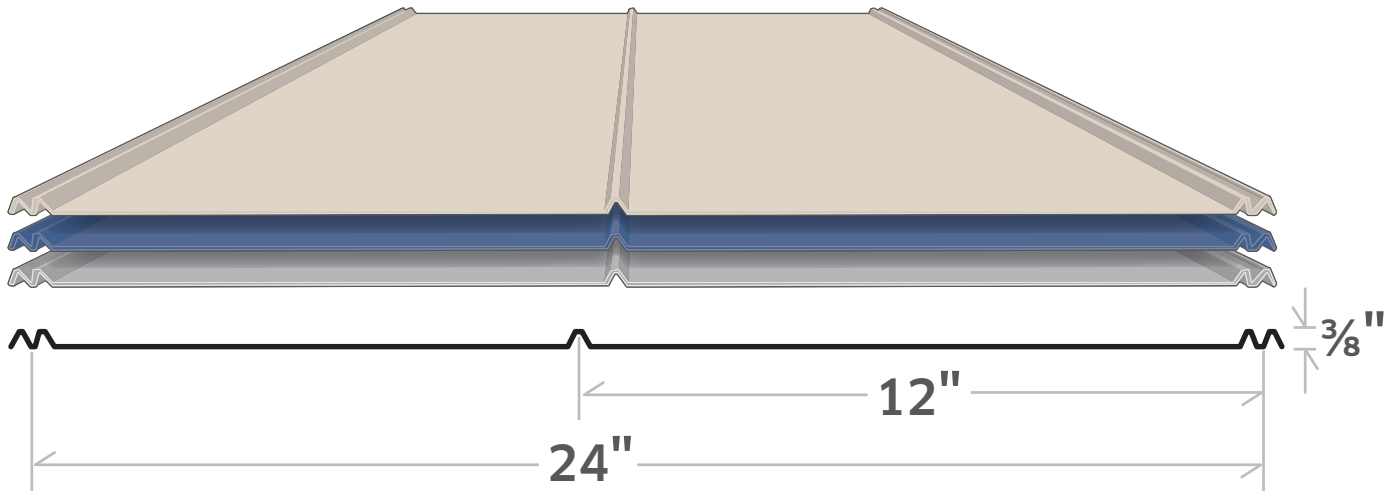

5V Crimp

Min Roof Slope: 1/2":12 with Lap Sealant — 2:12 without sealant

Screw Spacing: 12" O.C. approved fastener #10 x 1-1/2 ZAC

24ga Color: Galvalume
26ga Kynar Colors: Galvalume, Regal White, Bone White, Sierra Tan, Medium Bronze, Dark Bronze, Classic Green, Slate Blue, Terra Cotta, Slate Grey, Charcoal, Matte Black