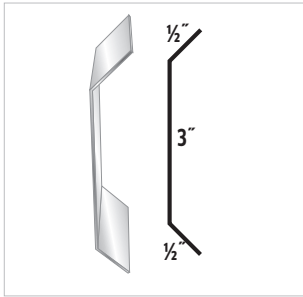

#34 Headwall Counter Flashing

#37 SS Sidewall

#38 Header Trim

#39 XL Universal Ridge Cap

#40 XL Standard Ridge

FLASHING PROFILES

#41 Stucco Stop

#42 SS Valley