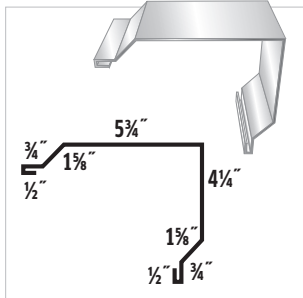

FLASHING PROFILES

#1 (R) Universal Ridge Cap
#1 (H) Universal Hip Cap

#2 (R) Standard Ridge Cap
#2 (H) Standard Hip Cap

#3 Rake & Corner (AG)
#78 Rake & Corner (*PBR)

#4 Base Angle (AG)
#5 Base Angle (*PBR)

#7 Gable Trim

#8 "J" Trim (AG)
#9 "J" Trim (*PBR)

#10 Double Angle

#11 Universal Sidewall

#12 Drip Cap (AG)

#13 Drip Cap (PBR)

#14 Post Trim

#15 Universal Endwall