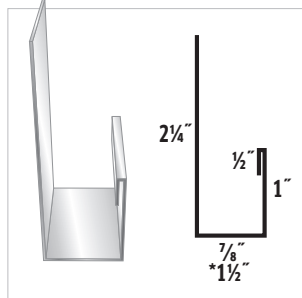

FLASHING PROFILES

#1 (R) Universal Ridge Cap
#1 (H) Universal Hip Cap

#2 (R) Standard Ridge Cap
#2 (H) Standard Hip Cap

#3 Rake & Corner (AG)
#78 Rake & Corner (*PBR)

#4 Base Angle (AG)
#5 Base Angle (*PBR)

#7 Gable Trim

#8 "J" Trim (AG)
#9 "J" Trim (*PBR)

#10 Double Angle

#11 Universal Sidewall

#12 Drip Cap (AG)

#13 Drip Cap (PBR)

#14 Post Trim

#15 Universal Endwall