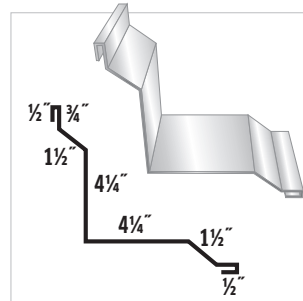

#13 Drip Cap (PBR)

#18 Inside Corner