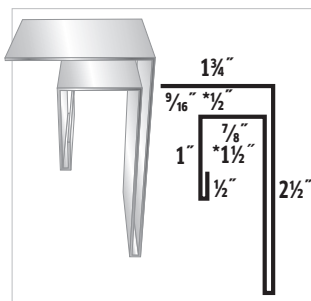

FLASHING PROFILES

#1 (R) Universal Ridge Cap
#1 (H) Universal Hip Cap

#2 (R) Standard Ridge Cap
#2 (H) Standard Hip Cap

#3 Rake & Corner (AG)
#78 Rake & Corner (*PBR)

#4 Base Angle (AG)
#5 Base Angle (*PBR)

#7 Gable Trim

#8 "J" Trim (AG)
#9 "J" Trim (*PBR)

#10 Double Angle

#11 Universal Sidewall

#12 Drip Cap (AG)

#13 Drip Cap (PBR)

#14 Post Trim

#15 Universal Endwall