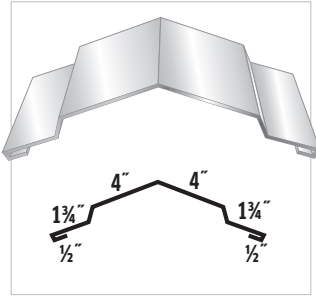

FLASHING PROFILES

#1 (R) Universal Ridge Cap
#1 (H) Universal Hip Cap

#2 (R) Standard Ridge Cap
#2 (H) Standard Hip Cap

#3 Rake & Corner (AG)
#78 Rake & Corner (*PBR)

#4 Base Angle (AG)
#5 Base Angle (*PBR)

#7 Gable Trim

#8 "J" Trim (AG)
#9 "J" Trim (*PBR)

#10 Double Angle

#11 Universal Sidewall

#12 Drip Cap (AG)

#13 Drip Cap (PBR)

#14 Post Trim

#15 Universal Endwall