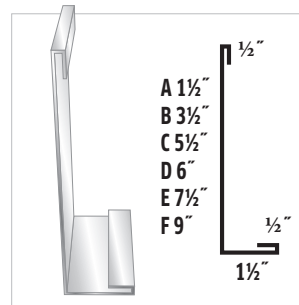

FLASHING PROFILES

#1 (R) Universal Ridge Cap
#1 (H) Universal Hip Cap

#2 (R) Standard Ridge Cap
#2 (H) Standard Hip Cap

#3 Rake & Corner (AG)
#78 Rake & Corner (*PBR)

#4 Base Angle (AG)
#5 Base Angle (*PBR)

#7 Gable Trim

#8 "J" Trim (AG)
#9 "J" Trim (*PBR)

#10 Double Angle

#11 Universal Sidewall

#12 Drip Cap (AG)

#13 Drip Cap (PBR)

#14 Post Trim

#15 Universal Endwall