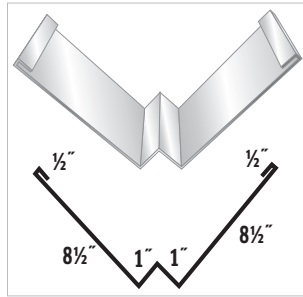

#34 Headwall Counter Flashing

#37 SS Sidewall

#38 Header Trim

#39 XL Universal Ridge Cap

#40 XL Standard Ridge

FLASHING PROFILES

#41 Stucco Stop

#42 SS Valley