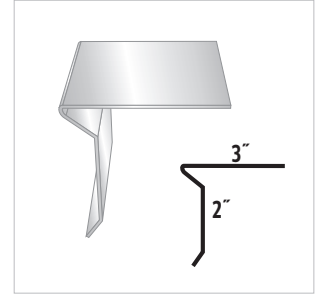

#40 XL Standard Ridge

#45 Eave Trim