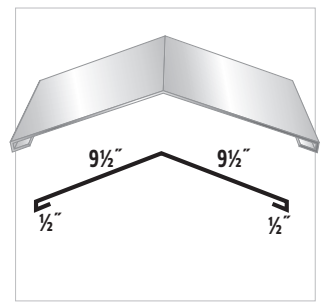

#34 Headwall Counter Flashing

#37 SS Sidewall

#38 Header Trim

#39 XL Universal Ridge Cap

#40 XL Standard Ridge

FLASHING PROFILES

#41 Stucco Stop

#42 SS Valley