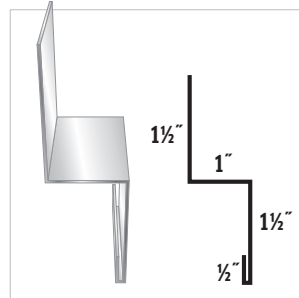

FLASHING PROFILES

#1 (R) Universal Ridge Cap
#1 (H) Universal Hip Cap

#2 (R) Standard Ridge Cap
#2 (H) Standard Hip Cap

#3 Rake & Corner (AG)
#78 Rake & Corner (*PBR)

#4 Base Angle (AG)
#5 Base Angle (*PBR)

#7 Gable Trim

#8 "J" Trim (AG)
#9 "J" Trim (*PBR)

#10 Double Angle

#11 Universal Sidewall

#12 Drip Cap (AG)

#13 Drip Cap (PBR)

#14 Post Trim

#15 Universal Endwall