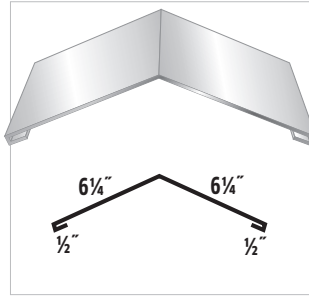

FLASHING PROFILES

#1 (R) Universal Ridge Cap
#1 (H) Universal Hip Cap

#2 (R) Standard Ridge Cap
#2 (H) Standard Hip Cap

#3 Rake & Corner (AG)
#78 Rake & Corner (*PBR)

#4 Base Angle (AG)
#5 Base Angle (*PBR)

#7 Gable Trim

#8 "J" Trim (AG)
#9 "J" Trim (*PBR)

#10 Double Angle

#11 Universal Sidewall

#12 Drip Cap (AG)

#13 Drip Cap (PBR)

#14 Post Trim

#15 Universal Endwall